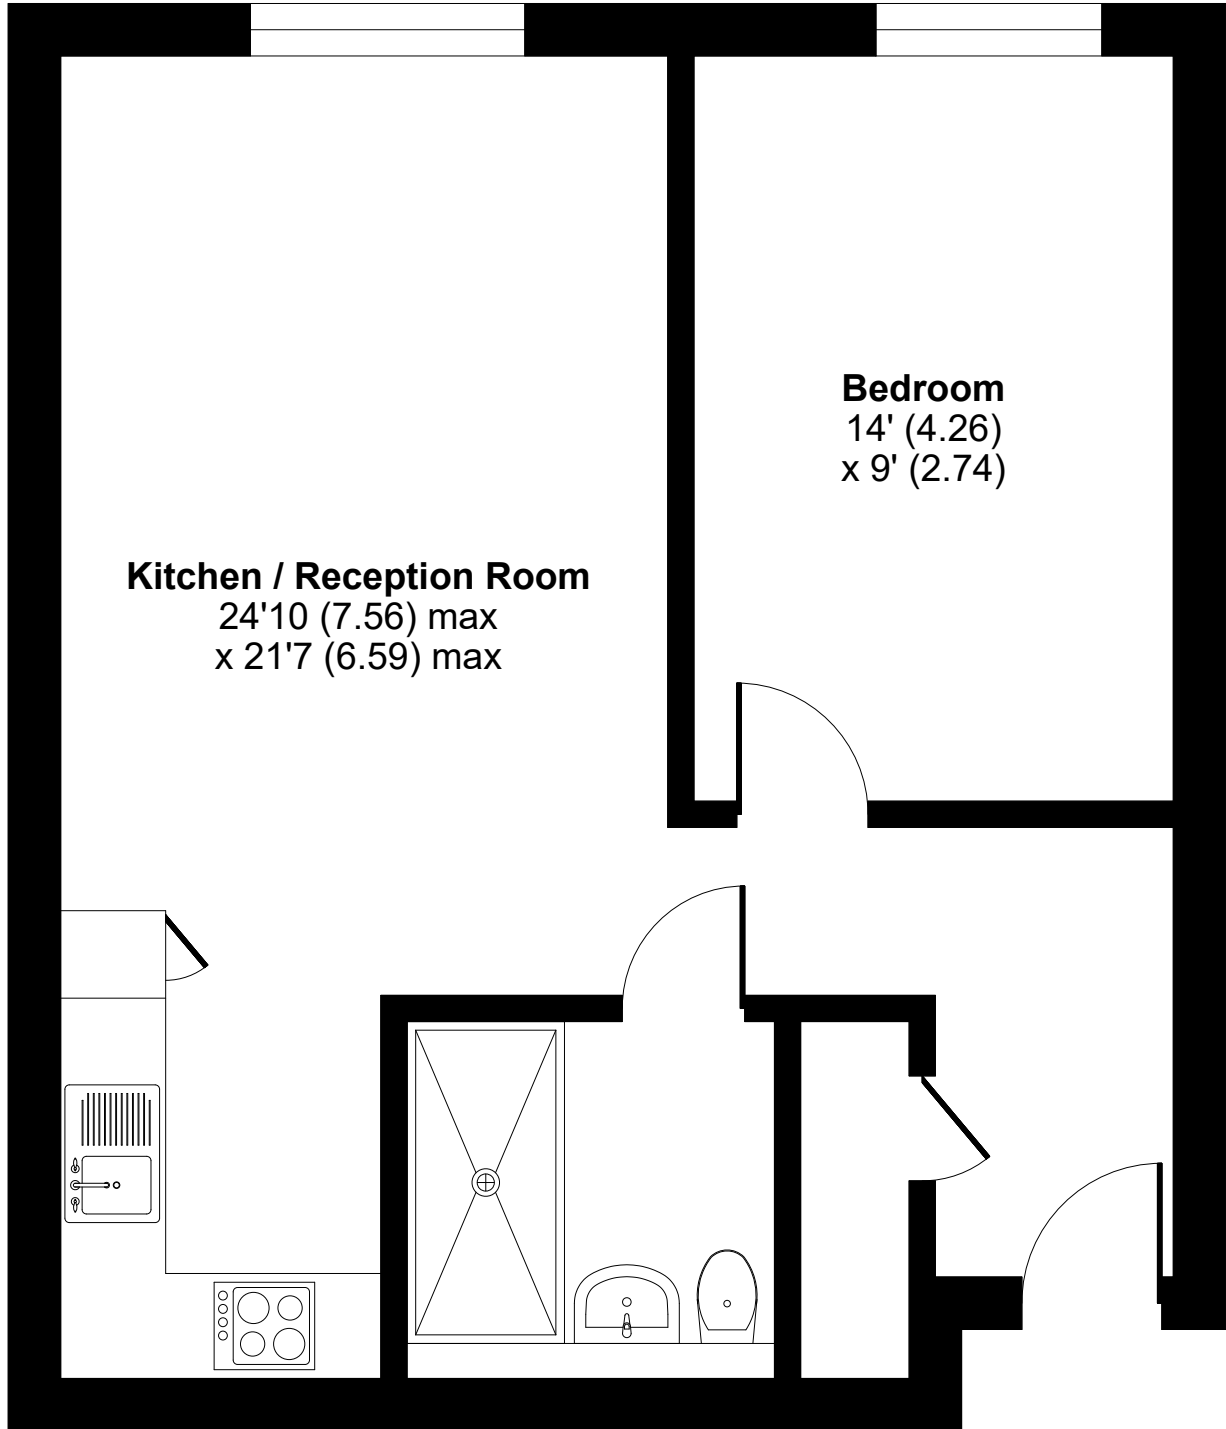

Upper Gough Street, Birmingham

Approximate Area = 508 sq ft / 47.1 sq m

For identification only - Not to scale

THIRD FLOOR